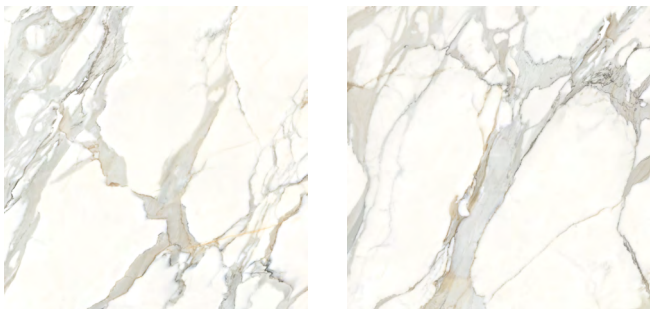

Versatile Edition

1200X1200MM, GLOSSY SURFACE,
03 RANDOM, 9MM THICKNESS.