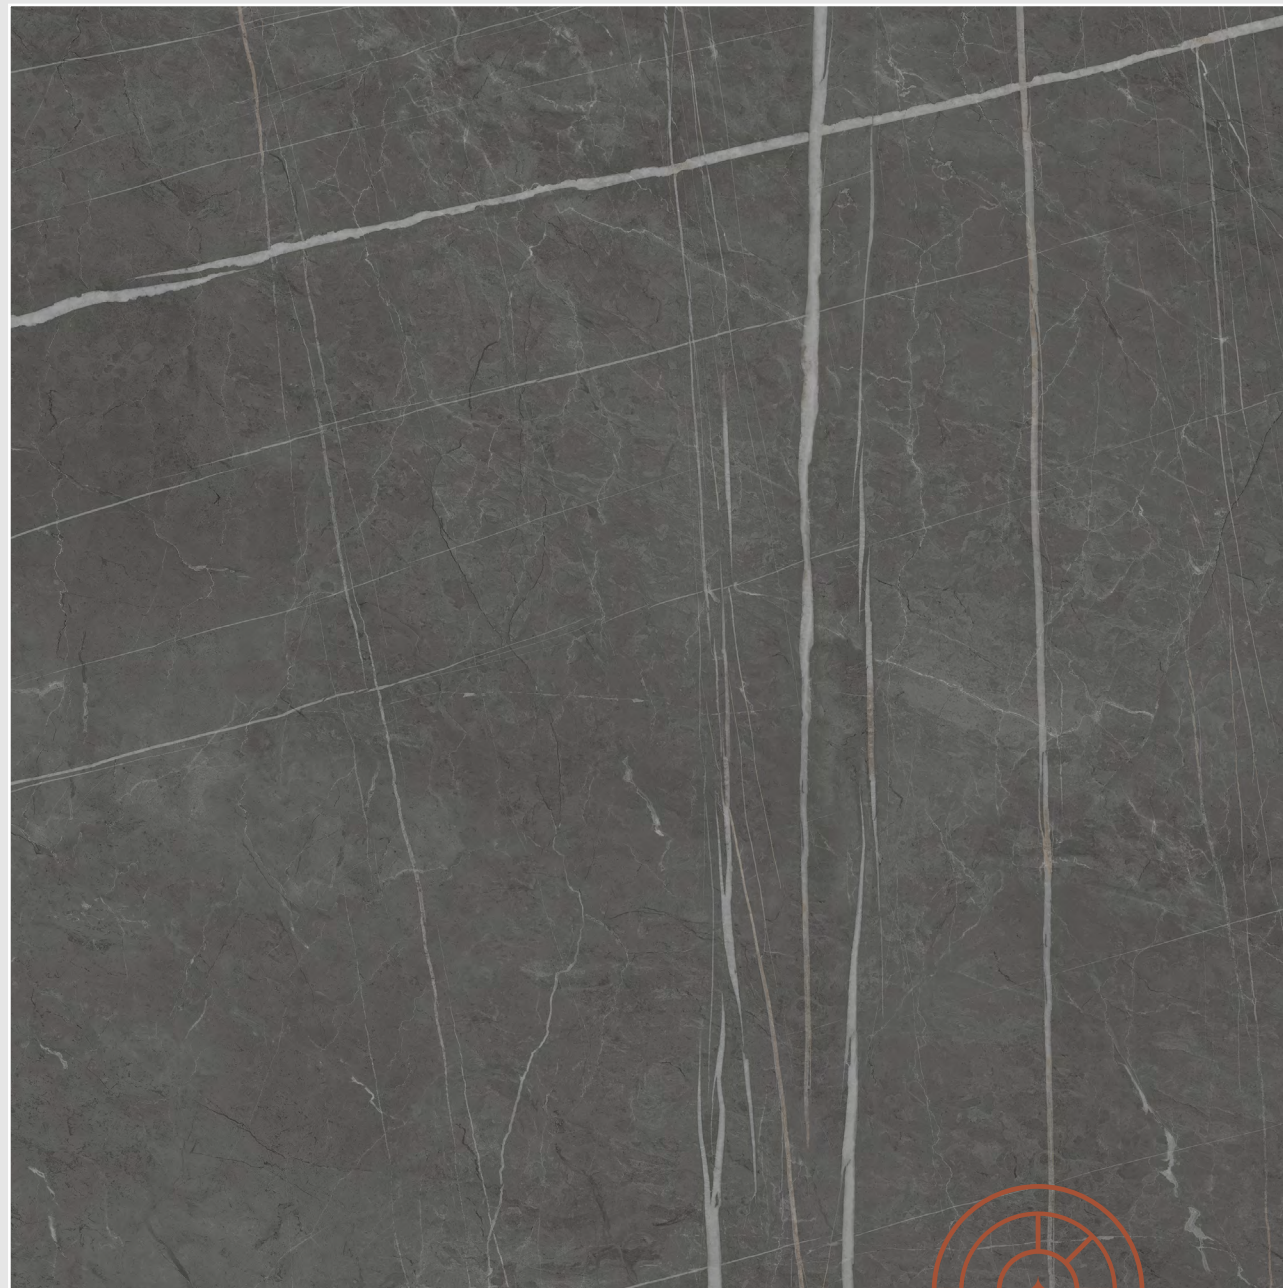

Versatile Edition

1200X1200MM, GLOSSY SURFACE,
03 RANDOM, 9MM THICKNESS.

PIETRA BEIGE

Entirely

unmatched standards of beauty

PIETRA NERO

Versatile Edition

1200X1200MM, GLOSSY SURFACE,
03 RANDOM, 9MM THICKNESS.