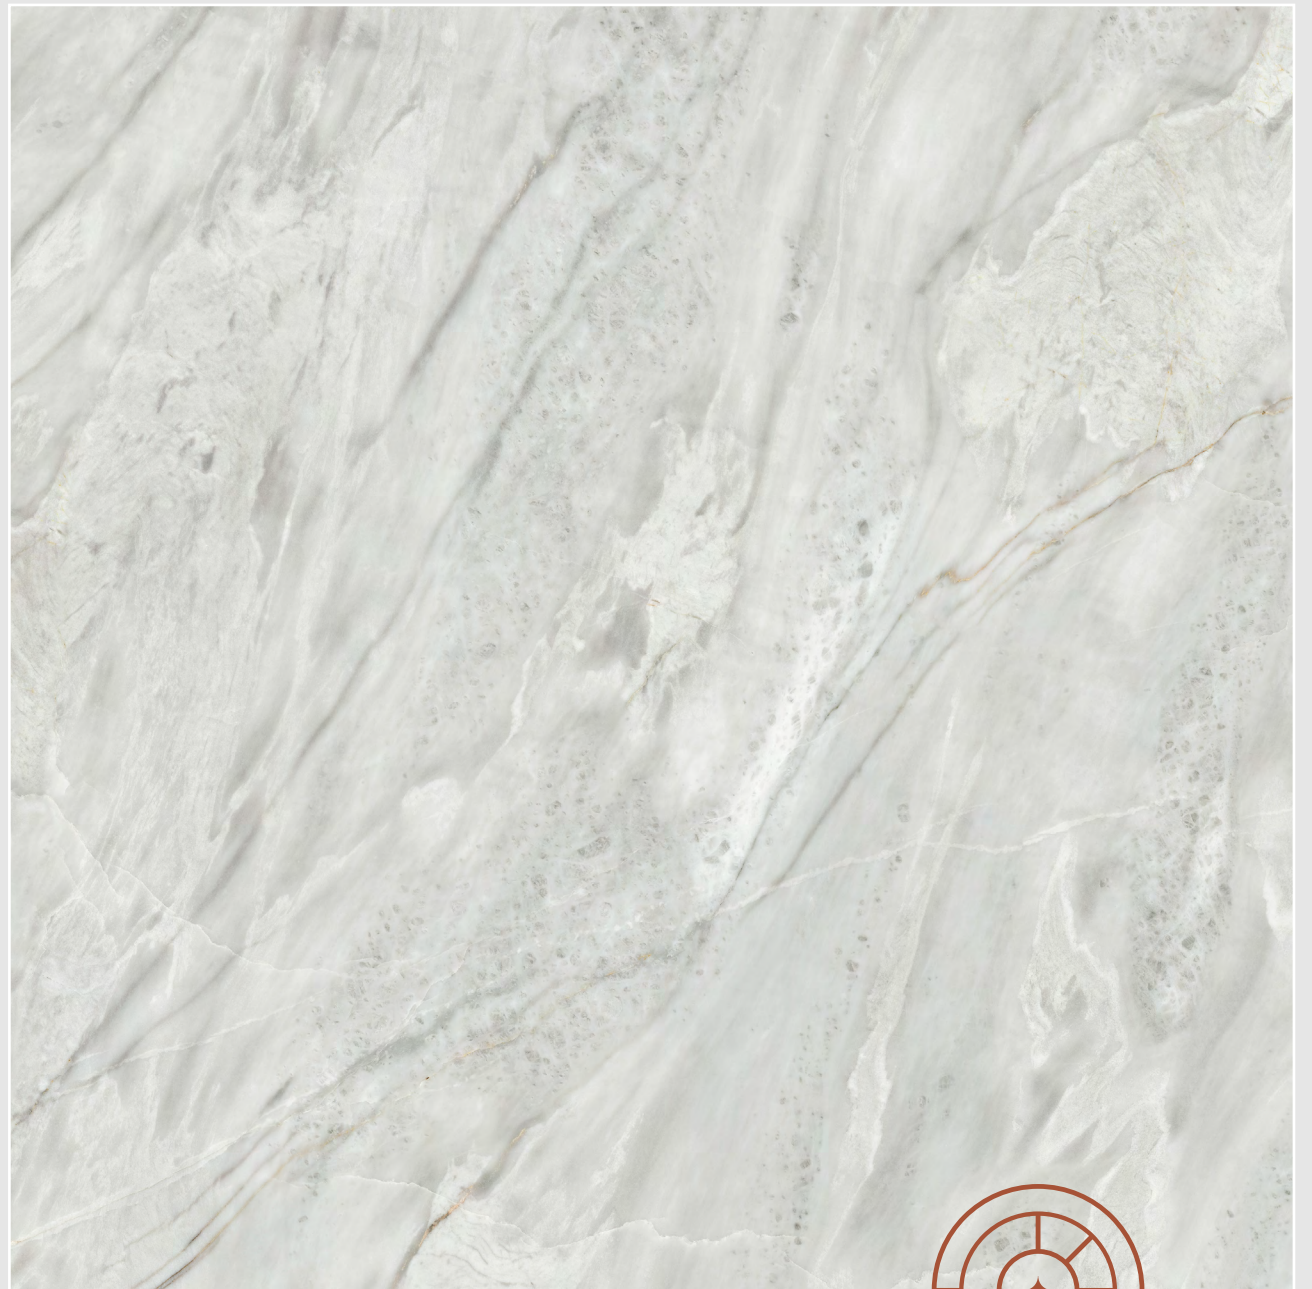

PARADISE WHITE

Extracely

unmatched standards of beauty

PASSION GREY

Versatile Edition

1200X1200MM, GLOSSY SURFACE,
03 RANDOM, 9MM THICKNESS.

PASSION GREY

Entirely